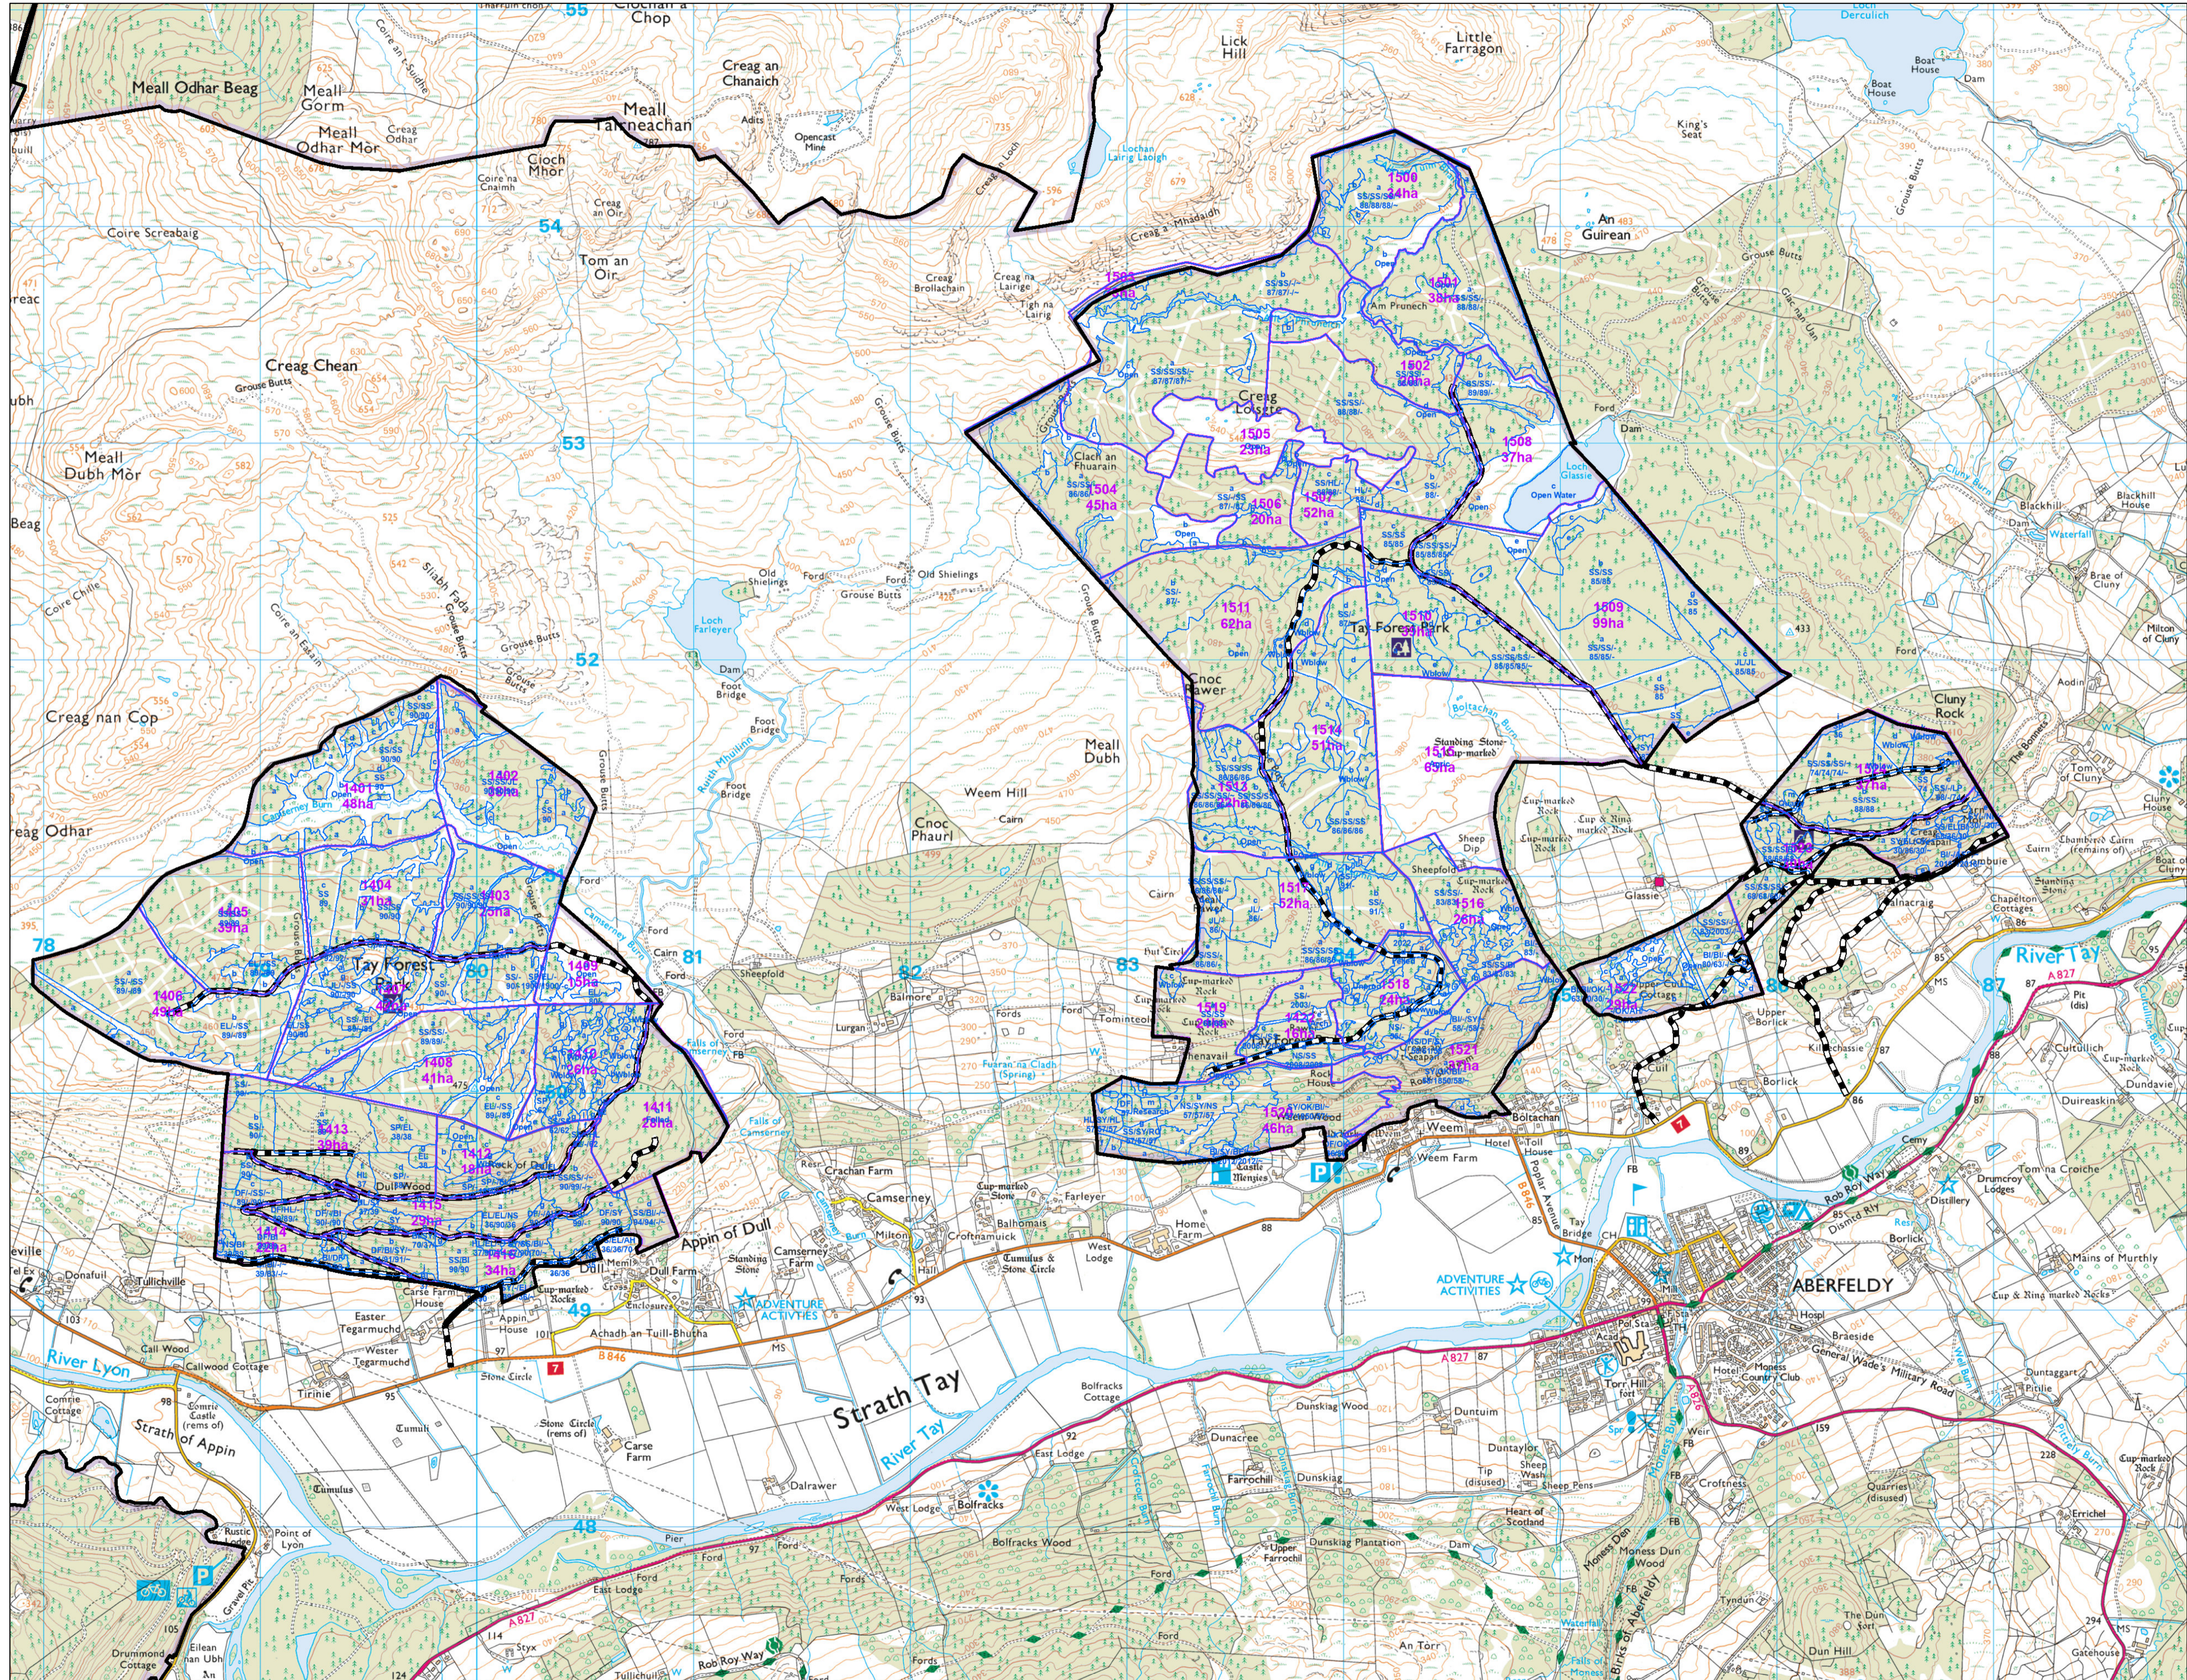

Dull, Weem & Glassie

Author: Kay Bisset

Scale @ A1: 1:15,000

Date: 08/11/2023

Legend

- FC Legal Boundary
- Sub-compartments**
- Sub-compartments
- Compartments**
- Compartments
- Forest Roads**
- Forest Roads

Reproduced by permission of Ordnance Survey on behalf of HMSO.
 © Crown copyright and database right 2023. All rights reserved.
 Ordnance Survey Licence number 100024925.
 © Getmapping Plc and Bluesky International Limited 2023.